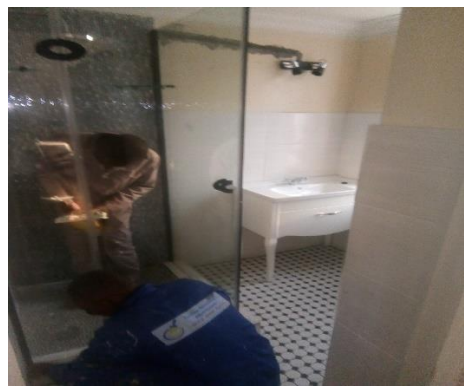

Paint n Allied
072 966 3216

Below we removed the old taps, toilet seats, tiles and then fitted new ones, tiled & painted the walls

1. Before...

2. After...

3. complete

1. Original shower...

2. Totally demolished...

3. Completed cubicle

1.Original

2 Demolition...

4.Reconstruction begins

5. Shower plumbing

6 Shower drainage & wash basin plumbing

7. Tiling begins

8. Shower doors fitted

9. Shower room now complete

Typical bath fittings

Tub

Wash basins