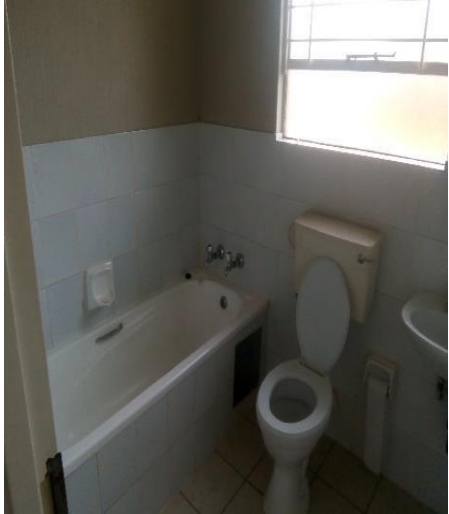

Paint n Allied
072 966 3216

Below we removed the old taps, toilet seats, tiles and then fitted new ones, tiled & painted the walls

1. Before...

2. After...

3. complete

1. Original shower...

2. Totally demolished...

3. Completed cubicle

1.Original

2 Demolition...

4.Reconstruction begins

5. Shower plumbing

6 Shower drainage & wash basin plumbing

7. Tiling begins

8. Shower doors fitted

9. Shower room now complete

Typical bath fittings

Tub

Wash basins