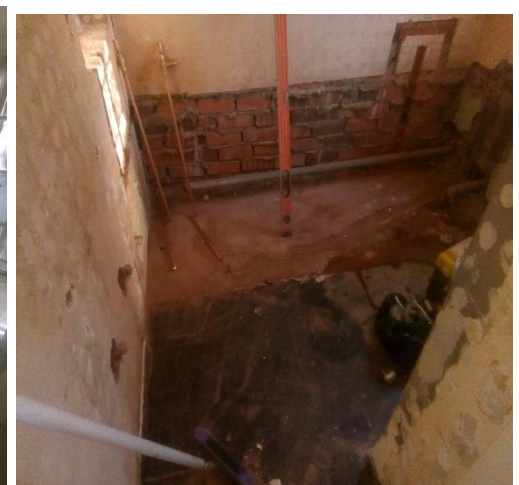

Paint n Allied
072 966 3216

Below we removed the old taps, toilet seats, tiles and then fitted new ones, tiled & painted the walls

1. Before...

2. After...

3. complete

1. Original shower...

2. Totally demolished...

3. Completed cubicle

1.Original

2 Demolition...

4.Reconstruction begins

5. Shower plumbing

6 Shower drainage & wash basin plumbing

7. Tiling begins

8. Shower doors fitted