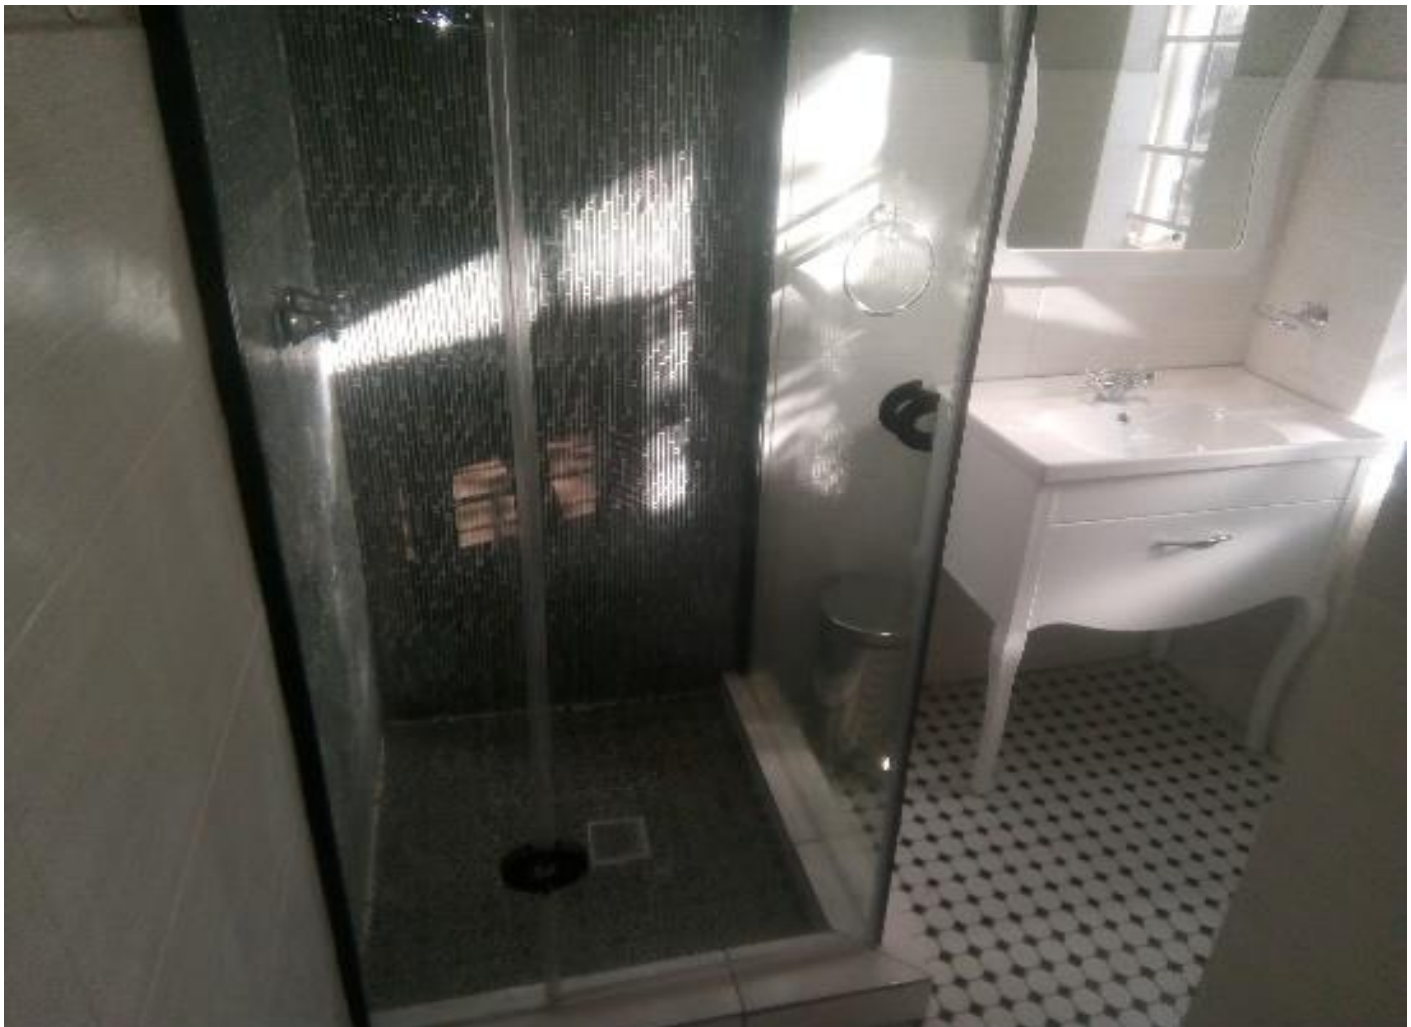

Paint n Allied
072 966 3216

Below we removed the old taps, toilet seats, tiles and then fitted new ones, tiled & painted the walls

1. Before...

2. After...

3. complete

1. Original shower...

2. Totally demolished...

3. Completed cubicle

1.Original

2 Demolition...

4.Reconstruction begins

5. Shower plumbing

6 Shower drainage & wash basin plumbing

7. Tiling begins

8. Shower doors fitted

9. Shower room now complete

Typical bath fittings

Tub

Wash basins