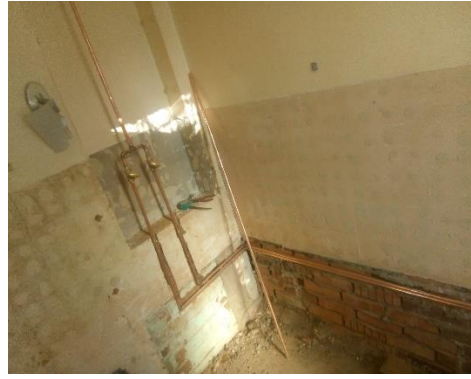

Paint n Allied
072 966 3216

Below we removed the old taps, toilet seats, tiles and then fitted new ones, tiled & painted the walls

1. Before...

2. After...

3. complete

1. Original shower...

2. Totally demolished...

3. Completed cubicle

1.Original

2 Demolition...

4.Reconstruction begins

5. Shower plumbing

6 Shower drainage & wash basin plumbing

7. Tiling begins

8. Shower doors fitted

9. Shower room now complete

Typical bath fittings

Tub

Wash basins